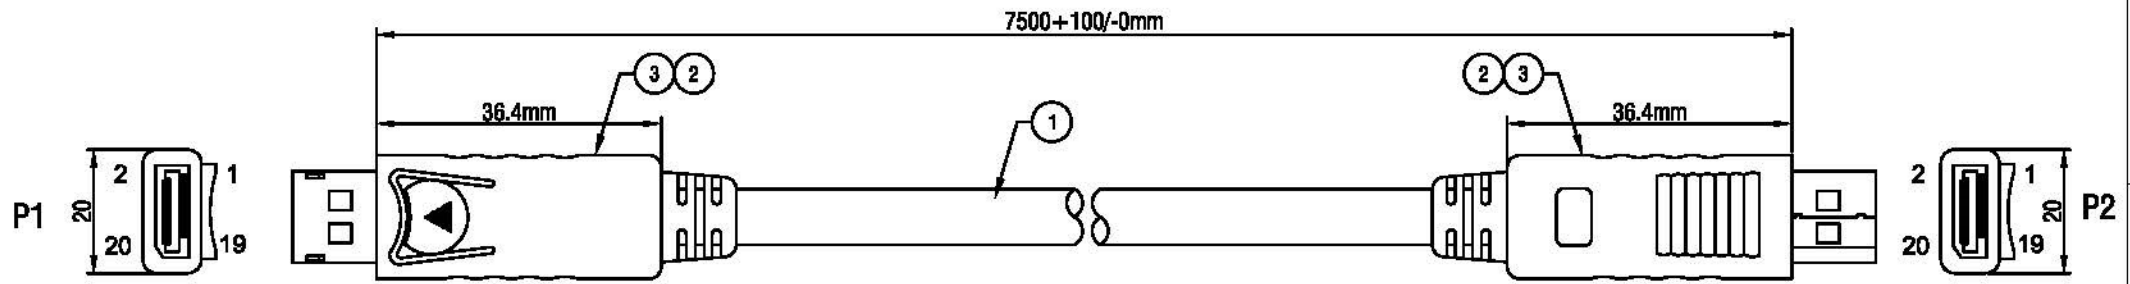

Datenblatt - Fiche technique - Data sheet

11.04.5604

ROLINE DisplayPort Kabel, DP ST – ST, 7,5 m

ROLINE Câble DisplayPort DP M – DP M, 7,5 m

ROLINE DisplayPort Cable, DP-DP, M/M, 7.5 m

DP MALE (BLACK INSULATION NICKEL PLATED)
ASSEMBLY BLACK

DP MALE (BLACK INSULATION NICKEL PLATED)
ASSEMBLY BLACK

Electronic Test:

1. 100% TEST OPEN SHORT & MIS-WIRE
2. CONTACT RESISTANCE: 3Ω
3. INSULATION RESISTANCE: 5MΩ
4. HI-POT:300V DC/10MS

WIRE ADDRESS

3	DP MALE ASSEMBLY BLACK	2	PCS	ITEM NO.	11.04.5604
2	DP MALE (BLACK INSULATION) NICKEL PLATED SHELL	2	PCS	DESC.	ROLINE DisplayPort Cable, DP-DP, M/M, 7.5m, black
1	UL20276 (28AWG*1P+D+AM)*5+28AWG*5C+AEB OD=7.3mm BLACK PVC JACKET	1	PCS	Approval	
NUMBER	PRODUCT SPECIFICATIONS	Quantity	Unit	Maker	
1		2		Sample NO.	Drawings of 1 (1) Proportion: 1:1 Unit(mm)