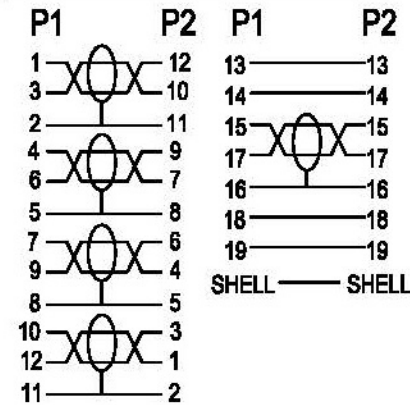

Datenblatt - Fiche technique - Data sheet

11.04.5604

ROLINE DisplayPort Kabel, DP ST – ST, 7,5 m

ROLINE Câble DisplayPort DP M – DP M, 7,5 m

ROLINE DisplayPort Cable, DP-DP, M/M, 7.5 m

DP MALE (BLACK INSULATION NICKEL PLATED)
ASSEMBLY BLACK

DP MALE (BLACK INSULATION NICKEL PLATED)
ASSEMBLY BLACK

Electronic Test:

1. 100% TEST OPEN SHORT & MIS-WIRE
2. CONTACT RESISTANCE: 3Ω
3. INSULATION RESISTANCE: 5MΩ
4. HI-POT:300V DC/10MS

WIRE ADDRESS

3	DP MALE ASSEMBLY BLACK	2	PCS	ITEM NO.	11.04.5604
2	DP MALE (BLACK INSULATION) NICKEL PLATED SHELL	2	PCS	DESC.	ROLINE DisplayPort Cable, DP-DP, M/M, 7.5m, black
1	UL20276 (28AWG*1P+D+AM)*5+28AWG*5C+AEB OD=7.3mm BLACK PVC JACKET	1	PCS	Approval	
NUMBER	PRODUCT SPECIFICATIONS	Quantity	Unit	Maker	
1		2		Sample NO.	Drawings of 1 (1) Proportion: 1:1 Unit(mm)